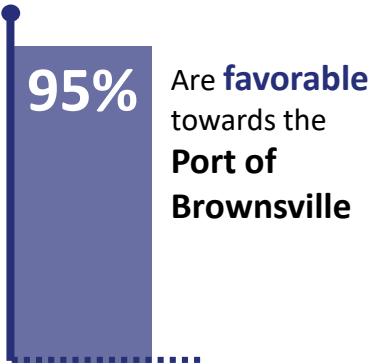

IMPACTFUL

The Port of Brownsville has a positive economic impact and is seen in a positive light.

Think the port has a **very positive impact** on the **Texas Economy**

Think the port has a **very positive impact** on the **Brownsville Economy**

IMPROVING

Opinions of the port have grown more positive over time.

“The port has **grown with additional businesses which is making a positive impact** on the economy and surrounding cities.”

– Port Stakeholder