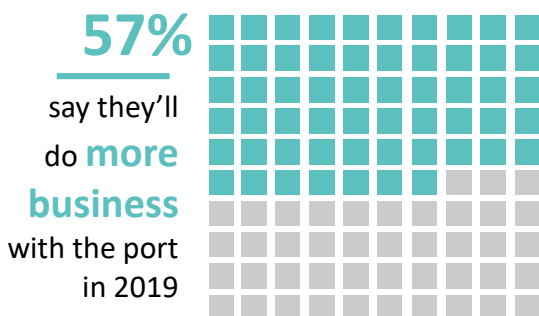

IMPACTFUL

The Port of Brownsville has a positive economic impact and is seen in a positive light.

Think the port has a **very positive impact** on the **Texas Economy**

Think the port has a **very positive impact** on the **Brownsville Economy**

IMPROVING

Opinions of the port have grown more positive over time.

“The port has **grown with additional businesses which is making a positive impact** on the economy and surrounding cities.”

– Port Stakeholder

EXPANDING

The port is working for its clients, helping them maintain and grow their businesses.

The port's **infrastructure is highly rated**

Intermodal connection

80% Excellent/good

Workforce quality

54% Excellent/good